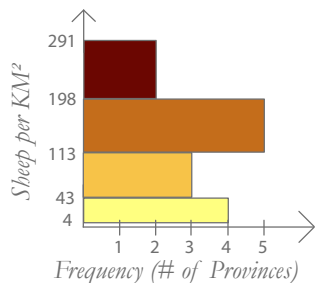

Sheep in New Zealand, 2002

Sheep per Square Kilometer

World Cylindrical Equal Area
 Central Meridian 172.0
 Standard Parallel -42.0
 Data: 2002 NZ Census
 Jenks Optimal Classification