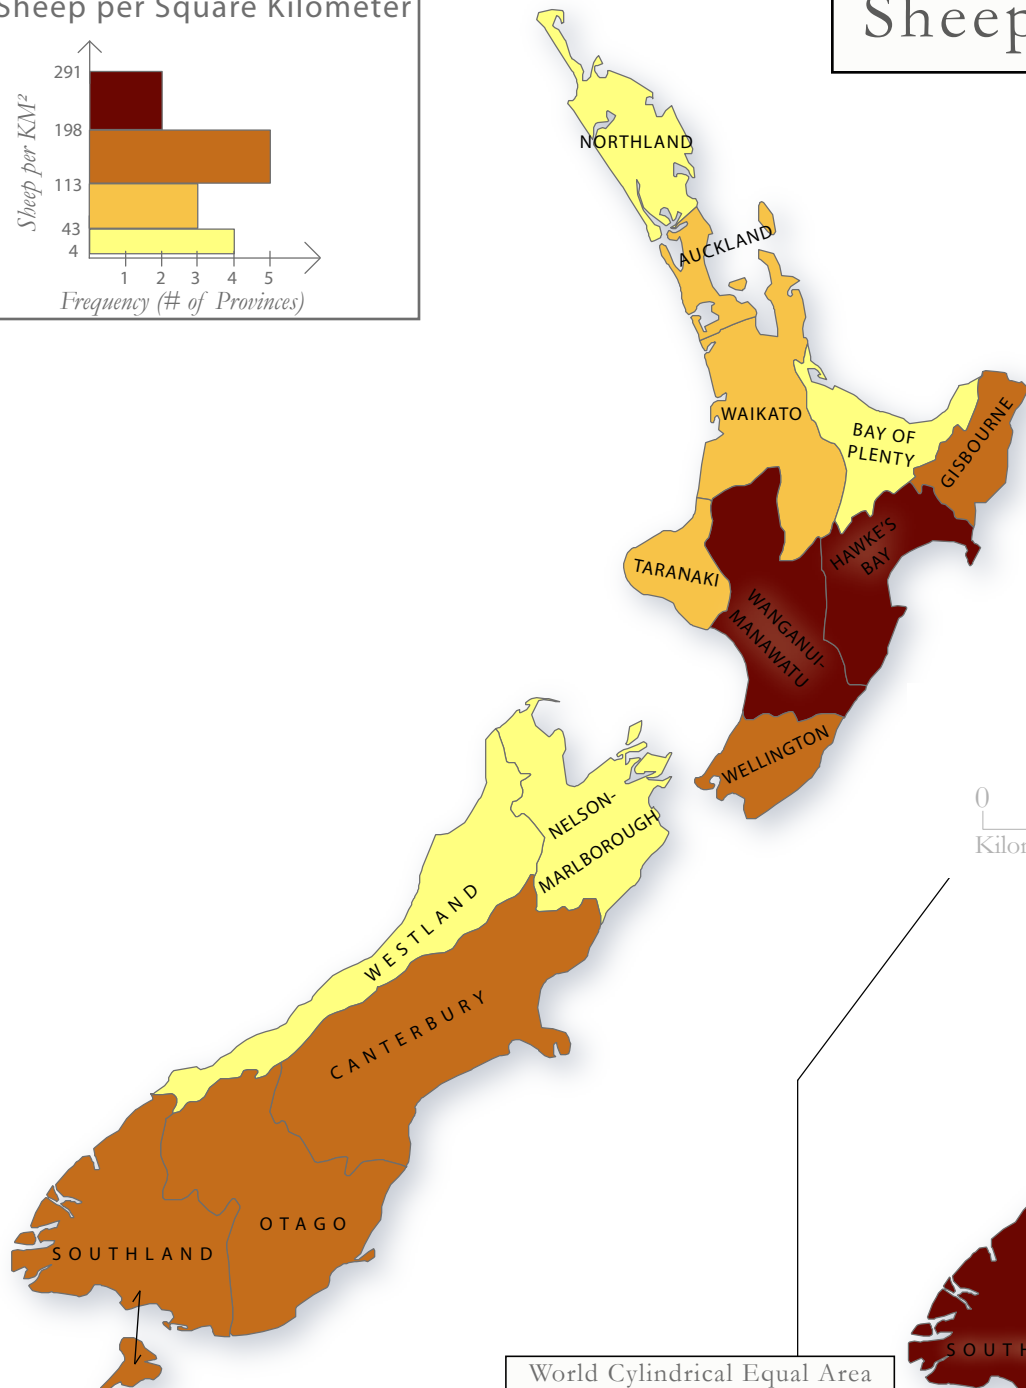

Sheep in New Zealand, 2002

Sheep per Square Kilometer

World Cylindrical Equal Area
 Central Meridian 172.0
 Standard Parallel -42.0
 Data: 2002 NZ Census
 Jenks Optimal Classification